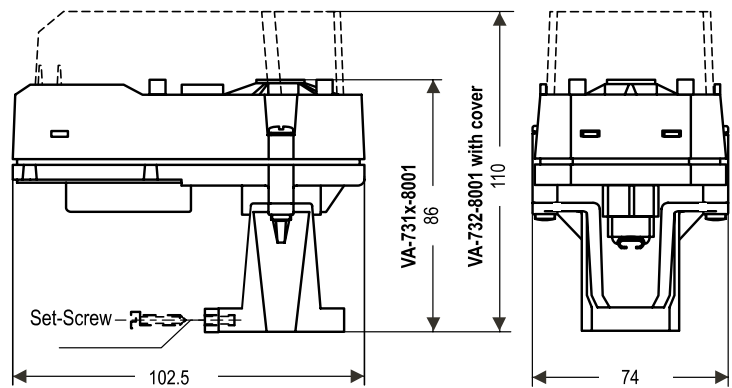

Floating and Proportional Controls

The VA-7310 Series provides floating or proportional control and can be mounted onto VG7000 globe control with slotted stem (VG7xxxS).

Features

- 24 VAC supply voltage
- Floating and proportional control
- Manual override using a standard 5 mm allen key
- Configurable to Direct and Reverse action

Dimensions in mm

Ordering Codes	Supply Voltage (50Hz)	Control	Force	Stroke	Full Stroke Time	Protection Class	Power Consumption
VA-7310-8001	24 VAC	Floating	150 N ±20%	8 mm (max. 10 mm)	60 sec	IP 40	2 VA
VA-7312-8001		Proportional					